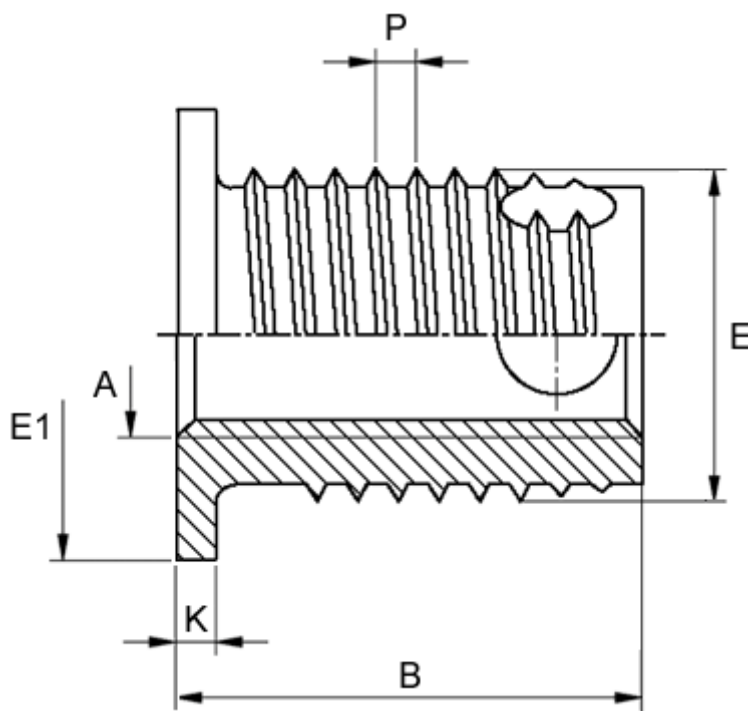

Article number: 12307100080800
Description: KLEE-coil 307 100 080.800
M8 Brass

Measures

Female thread A	= M8
Flange diameter E1	= 15
Flange height	= 1.5
Length B	= 10.5
Male thread E	= 12
Min hole depth blind hole	= 11
Thread pitch P	= 1.50
Type	= 307 100 080 ...